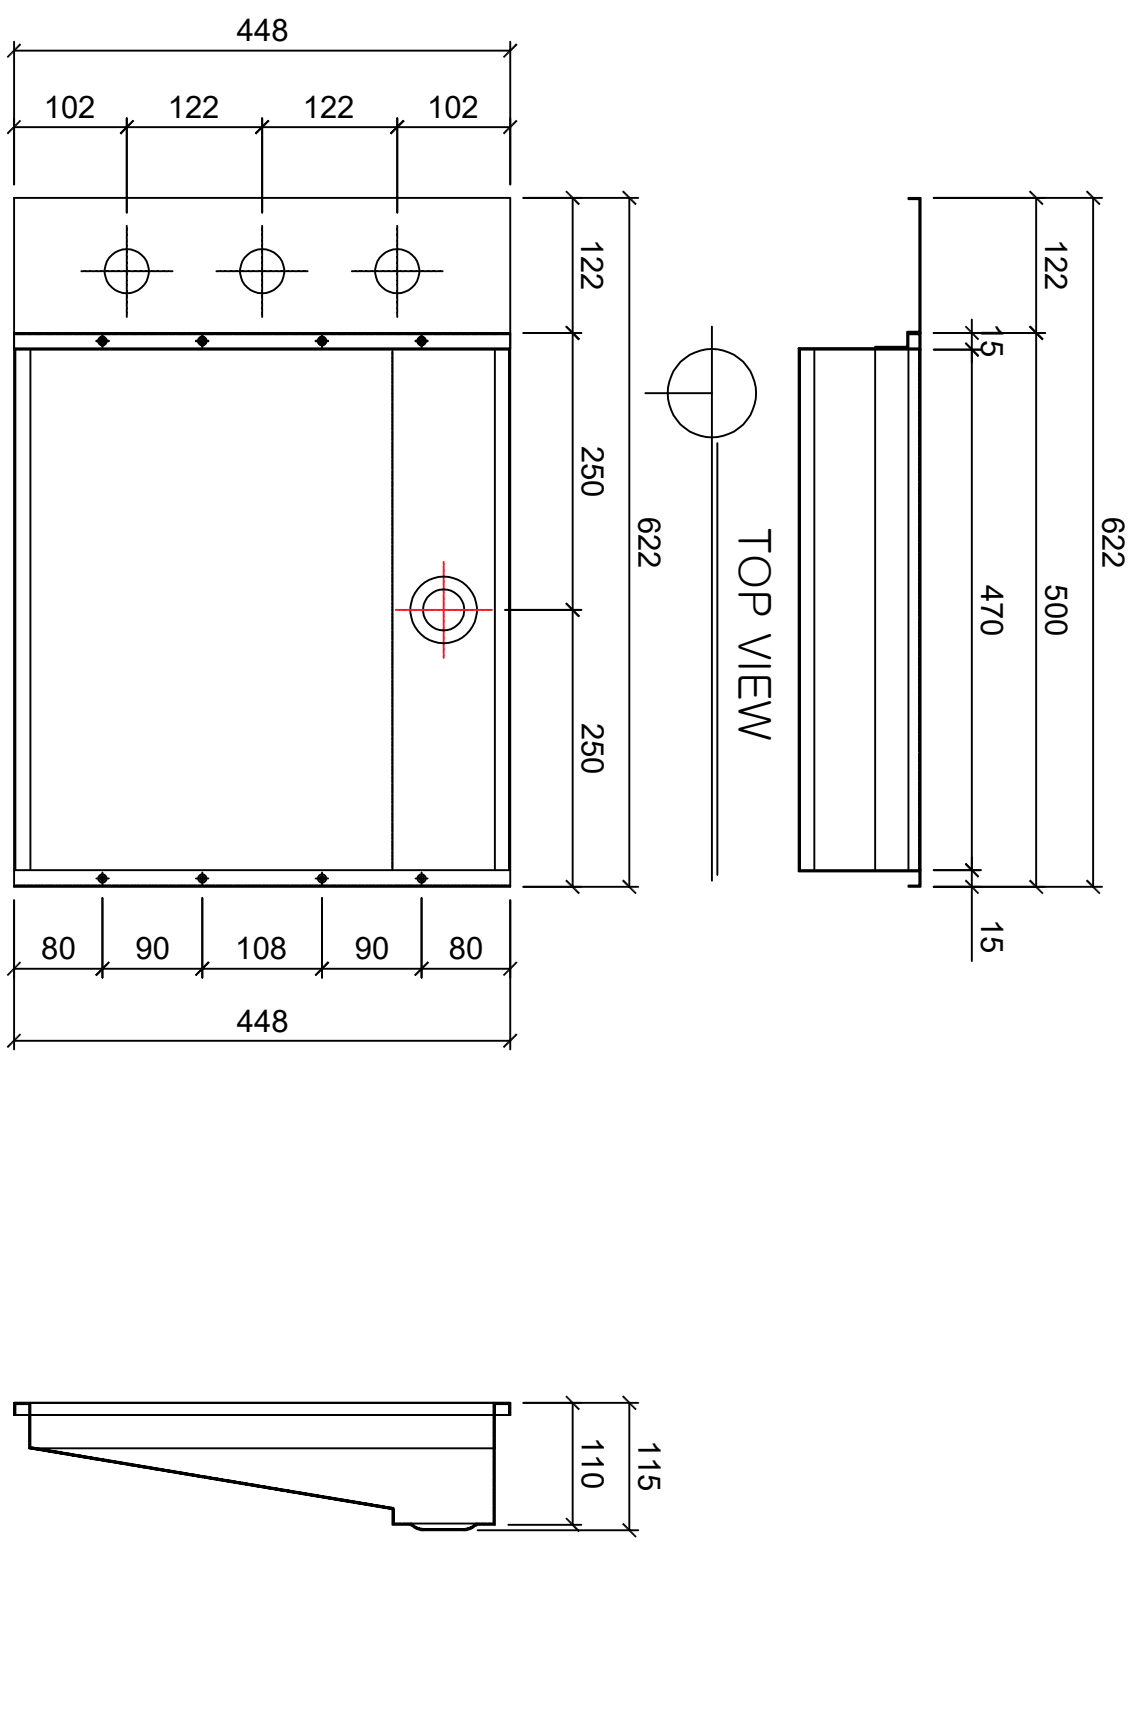

제품명 :

MEMO

1. 재질 : SUS 201 1.2t

FRONT VIEW

R SIDE VIEW

DRAWING NAME:

측면수전 세면대

SIZE:

W : XXX * D : XXX * H : XXX

ISSUES & REVISION	
NO	DESCRIPTION

APPROVED	
CHECKED BY	
CHECKED	
CHECKED	
CHECKED	
DRAWN	
DATE	
SCALE	
SHEET	
DRAWING	